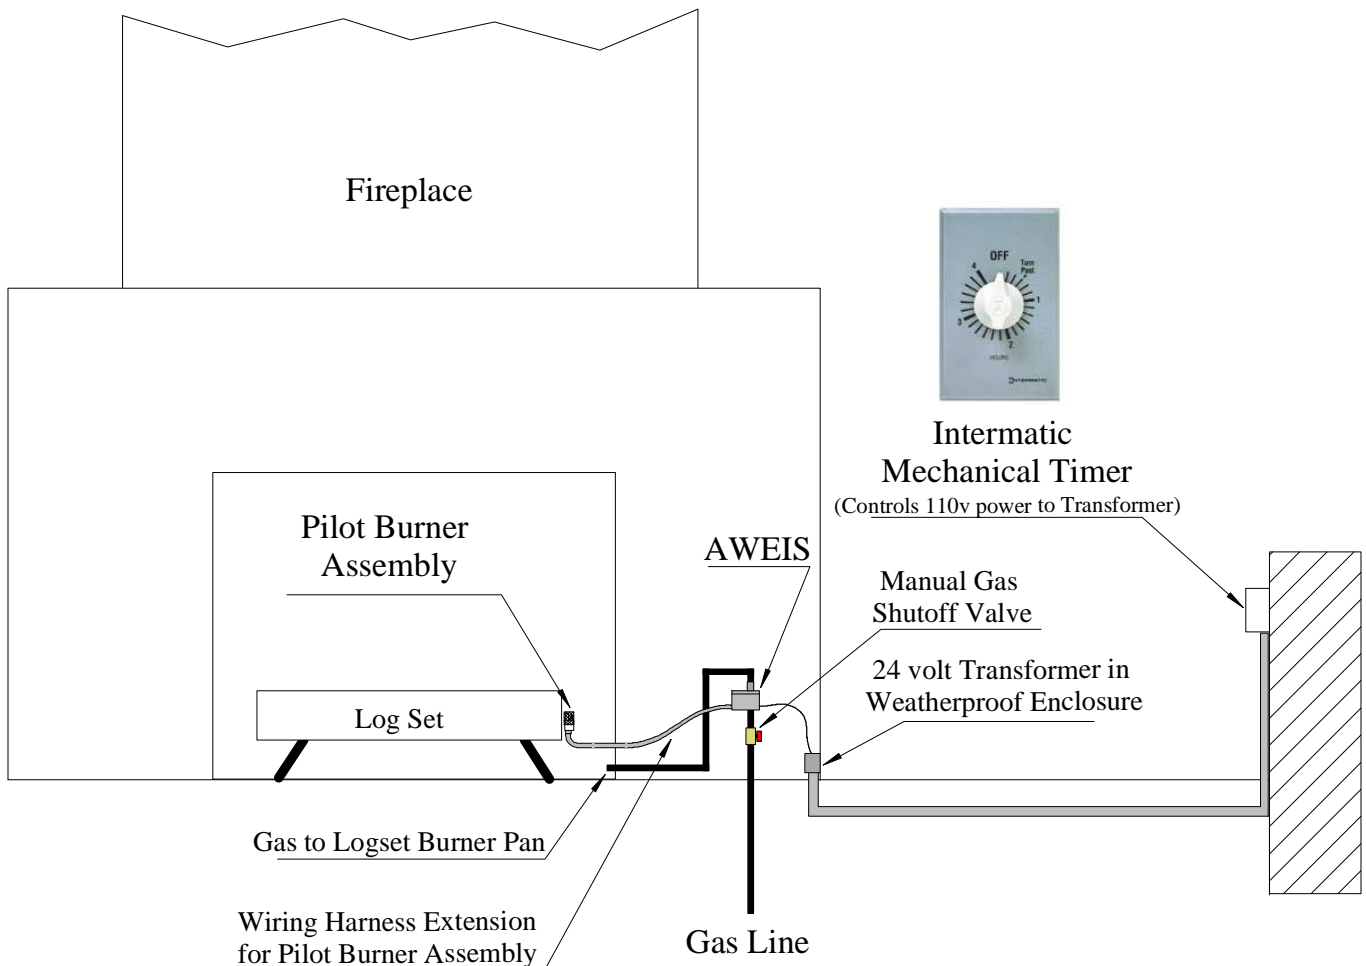

The Illustration below shows 3 Design Features/Options

- Use of the AWEIS in an Outdoor Fireplace
- Use of Mechanical Timer to turn a fire feature on (Perfect for Hotels/Condominiums/Apartments)
- Pilot Burner installed remotely from the AWEIS

* Pilot Burners can be extended up to 200' away from AWEIS