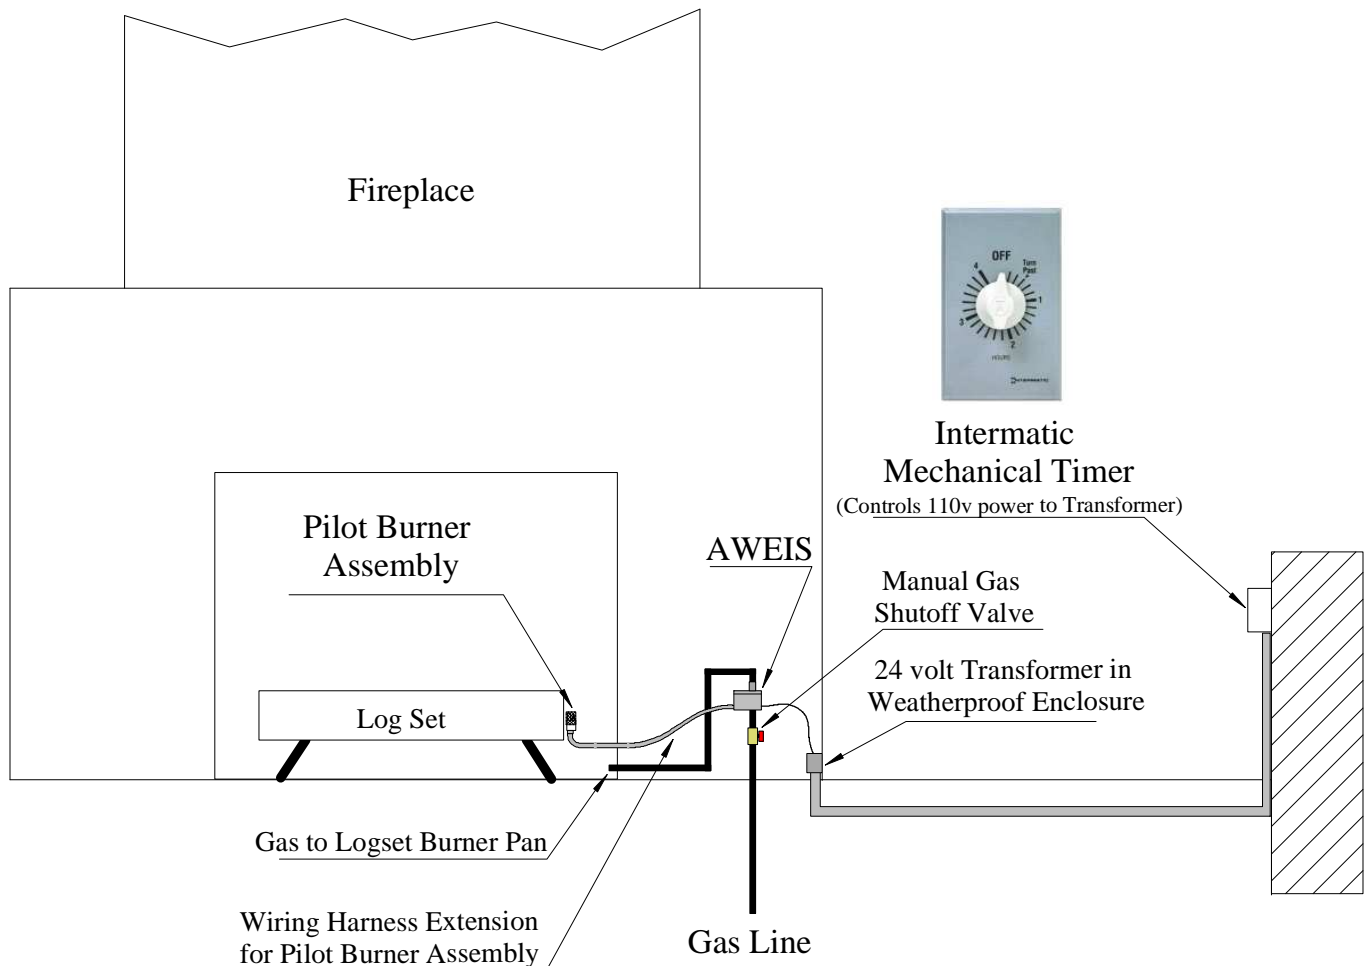

The Illustration below shows 3 Design Features/Options

- Use of the AWEIS in an Outdoor Fireplace
- Use of Mechanical Timer to turn a fire feature on (Perfect for Hotels/Condominiums/Apartments)
- Pilot Burner installed remotely from the AWEIS

* Pilot Burners can be extended up to 200' away from AWEIS